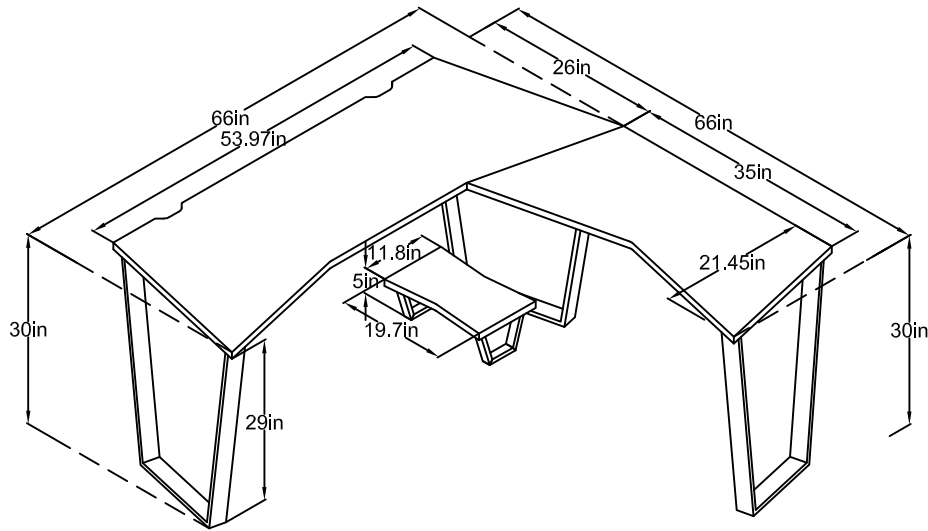

3068013COM -Genesis L Desk with CPU Stand Cosmo White Paint / Gunmetal

Wood Breakdown:
MDF 75%, PB .%

Total storage: ---cubic feet

Overall Product Size:

66" W × 66" D × 30" H

167.6cm W × 167.6cm D × 76.2cm H

Maximum Weight Capacities
Unit Weight:97.24 lbs. (44.2kg)