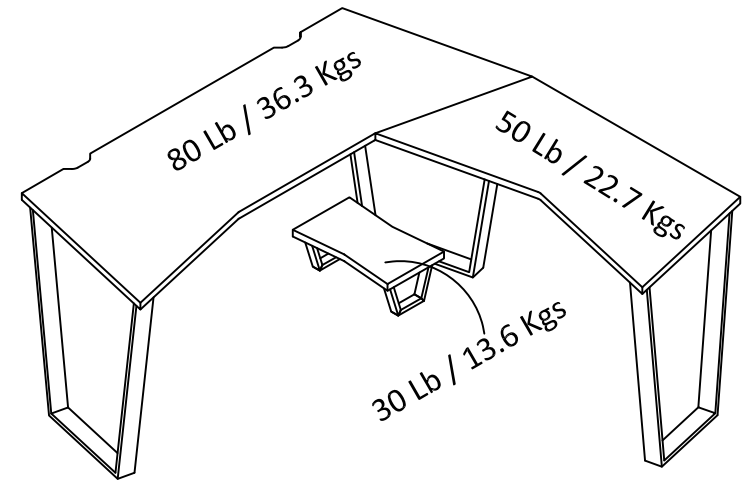

3068013COM -Genesis L Desk with CPU Stand Cosmo White Paint / Gunmetal

Wood Breakdown:
MDF 75%, PB .%

Total storage: ---cubic feet

Overall Product Size:

66" W × 66" D × 30" H

167.6cm W × 167.6cm D × 76.2cm H

Maximum Weight Capacities
Unit Weight:97.24 lbs. (44.2kg)